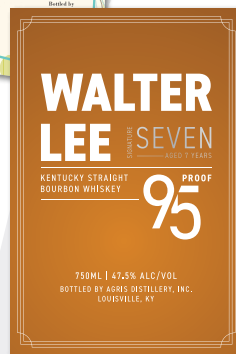

BEER, WINE AND SPIRIT LABELS

SAY CHEERS TO A NEW LABEL

Whether it's cans, bottles, kegs or cartons, we can produce a durable label that will fit your product and stand out on the self.

BEER, WINE AND SPIRIT LABELS

SAY CHEERS TO A NEW LABEL

BOTTLE, CAN AND CARTON LABELS

- Die cut and square cut sizes to fit most containers
- Durable material options
- Full color printing

FOIL AND EMBOSSED LABELS

- Elegant labels with a high-end feel
- Embossing adds dimension to your labels
- Foil imprint available