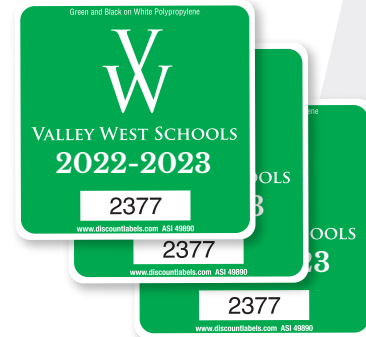

EDUCATION & ATHLETICS

GET SCHOOLED ON LABELS!

Label this year a success when you utilize Static Cling parking passes, Magnets or Die Cut stickers. Our wide range of products gives you the tools to be a winner year-round!

EDUCATION & ATHLETICS

GET SCHOOLED ON LABELS!

STATIC CLING LABELS

- Available on clear or static vinyl
- Apply to inside of windows
- Static application, no adhesive

DIE CUT AND SQUARE CUT LABELS AND STICKERS

- Fast turnaround on 1-3 color labels
- Thousands of standard die cut sizes and shapes available
- Large selection of stocks available
- Custom shapes available

BUMPER STICKERS

- Standard and removable adhesives
- Printed on durable weather resistant stocks
- Available in spot color and full color CMYK printing

REPOSITIONABLE LABELS

- Can be applied and reapplied many times
- Works on cold and wet materials
- Sizes from 1/2" x 1/2" - 12" x 24"