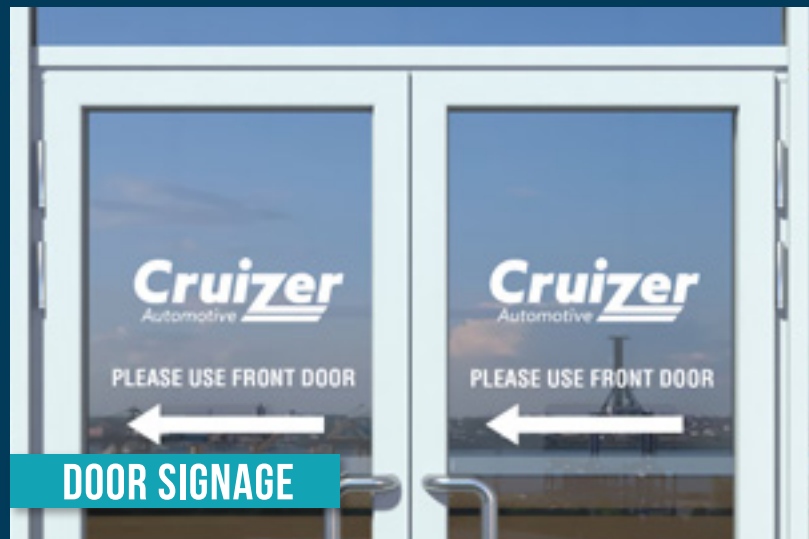

SUNDALE
Coffee Company

Premask custom vinyl decals are typically used on windows, cars and other surfaces with custom cut out letters, graphics or shapes. Most commonly used to promote products, services, or to show your support for sports teams, players, loved ones, or a cause.

PROMOTIONAL

DOOR SIGNAGE

COMMERCIAL

WALL GRAPHICS

WHAT ARE CUSTOM VINYL DECALS?

These label products have two liners, often referred to as "premask". One liner on the front and one on the back with the decal in the middle. When you apply them, the back is peeled off the decal, applied to a surface, and then the front liner is removed carefully leaving only the letters, cut-out logo or graphic behind.

The front liner allows you to place the decal as one piece on the surface while protecting the custom cutouts of the design. See examples above.

FEATURES OF CUSTOM VINYL DECALS

- 5-7 year durable premask vinyl stock
- Available in white, yellow and black
- Spot and full color available - ask associate for info
- Artwork must be vector and lettering must be at least 1/4" tall and thick style font
- 7-10 day turnaround time on standard orders
- Sizes as small as 1" x 1/2" up to 48" x 96"