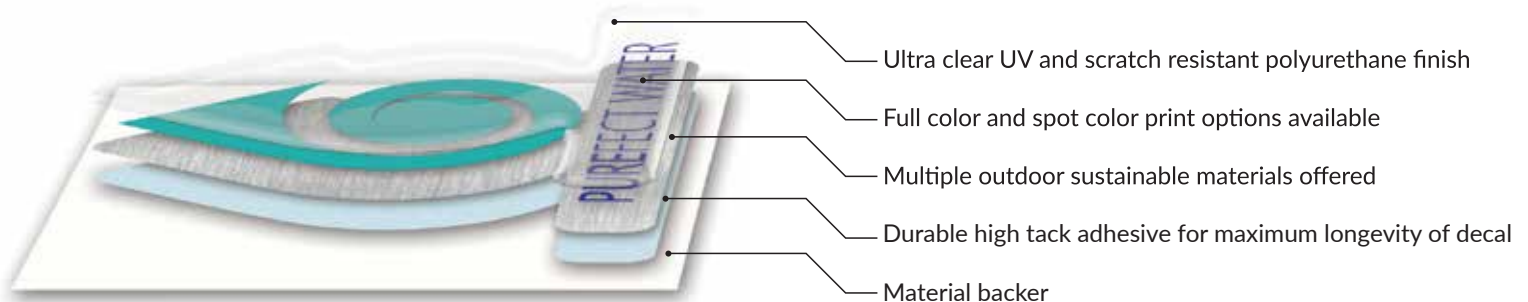

DOMED DECALS

Domed Decals give you and your customers the ability to highlight a product or brand with a 3D look! Durable with an ultra clear UV and scratch resistant finish, Domed Decals are built to last with high tack adhesive suitable for indoor or outdoor use.

FEATURES AND BENEFITS OF DOMED DECALS

- Ultra clear UV and scratch resistant polyurethane finish
- Durable high tack adhesive for maximum longevity of decal
- Available in White, Clear, Bright Chrome, and Brushed Chrome materials with permanent, pressure sensitive adhesive
- Durable construction for indoor and outdoor use
- Delivered multiple decals on each sheet – please call for special packaging
- Custom shapes at no extra charge

AVAILABLE MATERIALS:

- White Vinyl - Permanent or Removable Adhesive
- Clear Polyester - Permanent Adhesive
- Bright Chrome Polyester- Permanent Adhesive
- Brushed Chrome Polyester- Permanent Adhesive

Ultra clear UV and scratch resistant polyurethane finish

Full color and spot color print options available

Multiple outdoor sustainable materials offered

Durable high tack adhesive for maximum longevity of decal

Material backer

Why use labels?

Why not? Differentiate yourself from your competitors by using unique, premium quality label products!